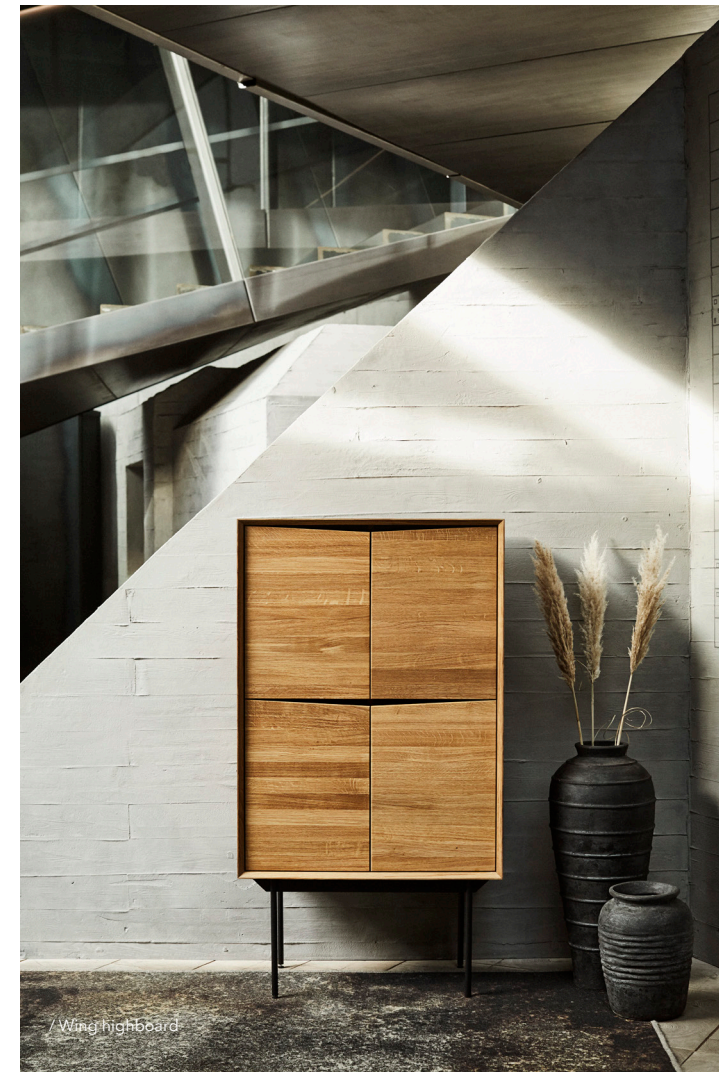

A SUSTAINABLE DIRECTION /

Considering the environmental mark of our products has been essential in the SS21 collection, which has resulted in pieces with reused, recycled, and fast-growing materials. The brightly coloured Surface rug is made from part yarn from fishing nets and part plastic bottles found drifting around the world's oceans; The Angle collection made of recycled European oak, flat packed and produced locally in Denmark and the Basha basket made of the rapidly growing water hyacinth.

- Head of Design Birgitte Rømer

/ Yake collection

/ Valley Bowl XL

/ Wing highboard

ANGLED DETAILS /

Defined and meticulously chosen details highlight the design of the new Wing cabinets in natural oak. The astonishing simplicity and unique angled shapes create a timeless and well-balanced design adding quality and beauty in its expression. The cabinets are designed in collaboration with the danish design studio Says Who.

/ Hanja jars - Ruch bench

/ Riva collection - Hanja jars - Ruch bench

AN OUTDOOR OASIS /

As the season changes, and we look towards brighter and warmer weather, our focus shifts and we start to consider creating an outdoor space, which prolongs our time spent outside. The Riva outdoor furniture collection is a light and comfortable addition to the outdoor oasis creating an atmosphere which excudes a modern life. The Hanja jar adds a touch of roughness and tactility due to the burned and rustic surface.